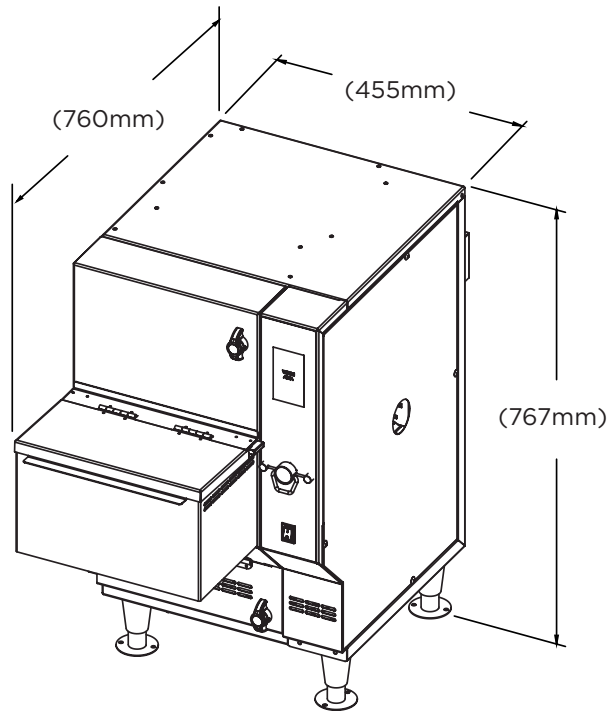

Model Name PFA 7200

Model Number PFE-PFA7202

**Dimensions
W x D X H (mm)** 455 X 760 X 767

Power Supply 240v/50hz

Phase Single

Current (A) 30

Power (Kw) 7.2

Capacity 15-18kg per hour

Oil Volume 11ltr

Weight 57kg

**Min. Bench Dimensions
D (mm)** 760

**Ask us about
cleaner &
accessories,
including
heat lamps!**